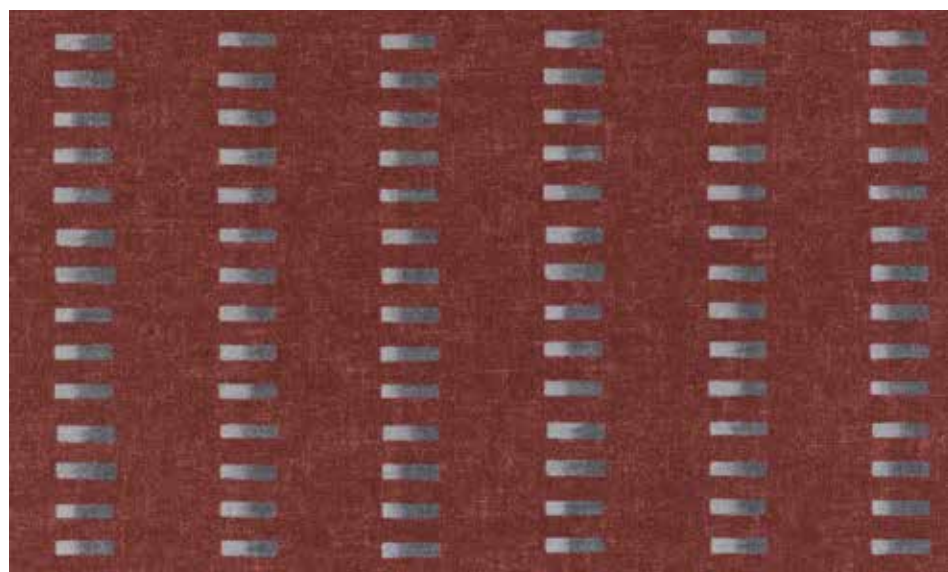

There are over 500 designs & colourways available in the Flotex range.
The samples shown are only a selection. To view the full range please visit www.flotexvision.com

720007 | Tangent neptune

930003 | Curve pacific

580012 | Trace pepper

530032 | Spin zinc

520012 | Cord forest

690006 | Transit oasis

510015 | Pulse spice

890007 | Facet orange

730004 | Helix tropicana