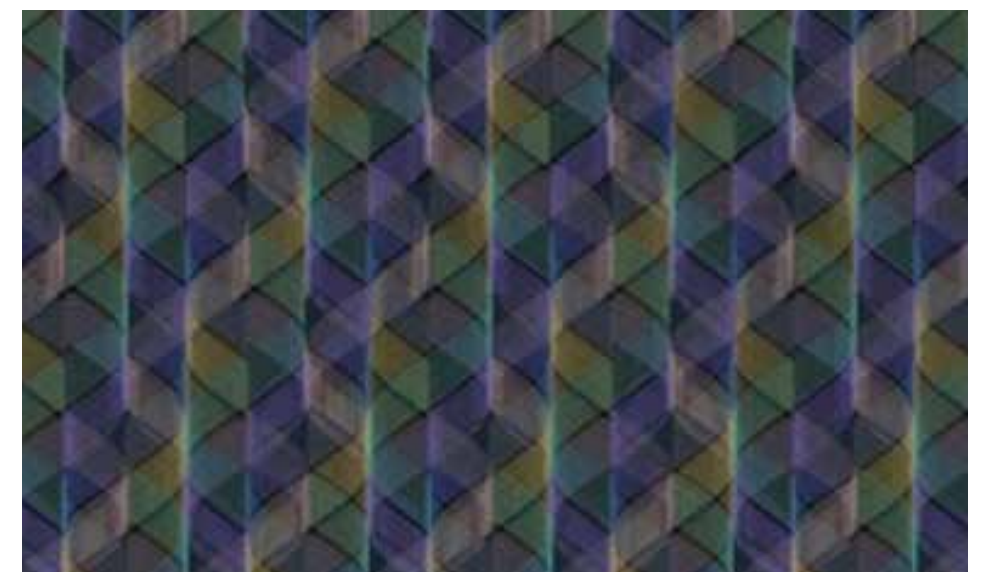

flotex® vision FR

Flotex Vision FR offers an infinite number of design options ranging from abstracts with an intricate colour spectrum to realistic images of natural materials.

Lines

Line or stripe designs, each with their own characteristics, ranging from muted and sophisticated colourways to very complex and multi-colour patterns.

With over 500 items to choose from, Flotex Vision is best viewed on Forbo's online digital library which is continuously updated. The designs in Flotex Vision FR fall into six broad categories, each of which represents a different design direction: Floral, Lines, Shape, Pattern, Image and Naturals.

There are over 500 designs & colourways available in the Flotex range.
The samples shown are only a selection. To view the full range please visit www.flotexvision.com

720007 | Tangent neptune

930003 | Curve pacific

580012 | Trace pepper

530032 | Spin zinc

520012 | Cord forest

690006 | Transit oasis

510015 | Pulse spice

890007 | Facet orange

730004 | Helix tropicana