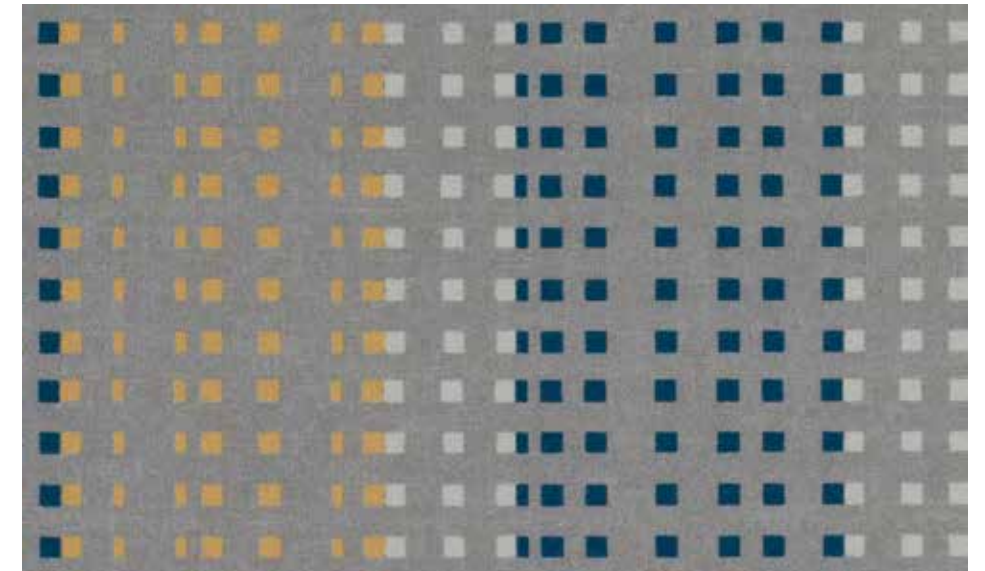

flotex® vision FR

Flotex Vision FR offers an infinite number of design options ranging from abstracts with an intricate colour spectrum to realistic images of natural materials.

Lines

Line or stripe designs, each with their own characteristics, ranging from muted and sophisticated colourways to very complex and multi-colour patterns.

With over 500 items to choose from, Flotex Vision is best viewed on Forbo's online digital library which is continuously updated. The designs in Flotex Vision FR fall into six broad categories, each of which represents a different design direction: Floral, Lines, Shape, Pattern, Image and Naturals.

Image

A design category containing a wide variety of photographic images. Grass, sand, water drops, buttons and street maps are just some of the possibilities to be found within this intriguing range.

flotex[®] vision FR

There are over 500 designs & colourways available in the Flotex range.
The samples shown are only a selection. To view the full range please visit www.flotexvision.com

720007 | Tangent neptune

930003 | Curve pacific